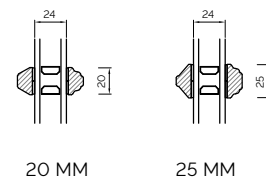

95MM BOX EXTERNAL GLAZED

80MM BOX EXTERNAL GLAZED

OVOLO BONDED BARS

LAMBS TONGUE BONDED BARS

The 1811 Sliding Sash Collection, Spiral Balance

160MM SPIRAL BALANCE INTERNAL GLAZED

160MM SPIRAL BALANCE/MOULDED FRAME PROFILE INTERNAL GLAZED

160MM SPIRAL BALANCE EXTERNAL GLAZED

160MM SPIRAL BALANCE/MOULDED FRAME PROFILE EXTERNAL GLAZED

OVOLO BONDED BARS

LAMBS TONGUE BONDED BARS

The Scotdoor Collection

SCOTDOOR THRESHOLD DETAILS

SCOTDOOR SECTIONS

Alu Clad Timber Windows

OUTWARD SIDE HUNG WINDOW

FIXED FRAME WINDOW

BONDED BARS

60MM BONDED BARS

TILT & TURN WINDOW

42MM BONDED BARS

24MM BONDED BARS