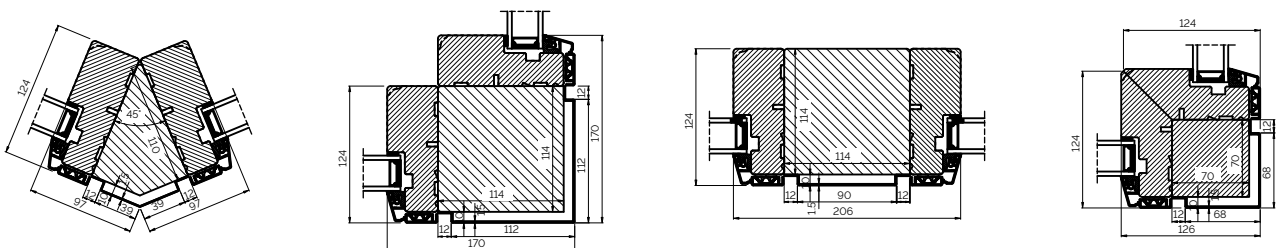

CORNER POSTS