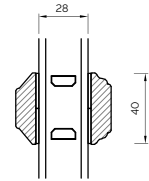

BONDED BARS

25MM BONDED BAR

40MM BONDED BAR

56MM BONDED BAR

INTERNAL GLAZED 92MM FRAME SECTIONS

The A-series Collection, Flush Casement 68mm & 92mm Frame

EXTERNAL GLAZED 68MM FRAME SECTIONS

HEAD AND SOLE

MULLION

JAMB

TRANSOM

BONDED BARS

25MM BONDED BAR

40MM BONDED BAR

56MM BONDED BAR

EXTERNAL GLAZED 92MM FRAME SECTIONS

HEAD AND SOLE

MULLION

JAMB

TRANSOM

BONDED BARS

25MM BONDED BAR

40MM BONDED BAR

56MM BONDED BAR

INTERNAL GLAZED 68MM FRAME SECTIONS

HEAD AND SOLE

MULLION

JAMB

TRANSOM

INTERNAL GLAZED 92MM FRAME SECTIONS

HEAD AND SOLE

MULLION