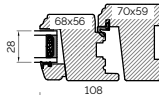

The A-series Collection, Flush Casement 68mm & 92mm Frame

EXTERNAL GLAZED 68MM FRAME SECTIONS

JAMB

BONDED BARS

EXTERNAL GLAZED 92MM FRAME SECTIONS

BONDED BARS

INTERNAL GLAZED 68MM FRAME SECTIONS

INTERNAL GLAZED 92MM FRAME SECTIONS