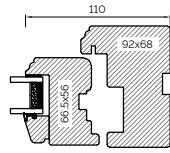

System 2000

SYSTEM 2000 SECTIONS

JAMB

CILL EXTENSIONS

BONDED BARS

BOTTOM BEADS

COUPLING