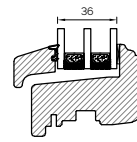

47MM CILL EXTENSION

62MM CILL EXTENSION

BONDED BARS

25MM BONDED BAR

40MM BONDED BAR

56MM BONDED BAR

BOTTOM BEADS

WOOD BOTTOM BEAD

WOOD BOTTOM BEAD (TRIPLE GLAZED)

COUPLING

HORIZONTAL COUPLING

VERTICAL COUPLING

BAY COUPLING

The 1811 Sliding Sash Collection, Cords & Weights

95MM BOX INTERNAL GLAZED

80MM BOX INTERNAL GLAZED