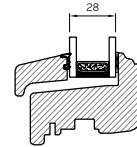

47MM CILL EXTENSION

62MM CILL EXTENSION

BONDED BARS

25MM BONDED BAR

40MM BONDED BAR

56MM BONDED BAR

BOTTOM BEADS

WOOD BOTTOM BEAD

WOOD BOTTOM BEAD (TRIPLE GLAZED)

COUPLING

HORIZONTAL COUPLING

VERTICAL COUPLING

BAY COUPLING

The 1811 Sliding Sash Collection, Cords & Weights

95MM BOX INTERNAL GLAZED

80MM BOX INTERNAL GLAZED