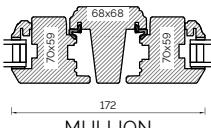

BONDED BARS

25MM BONDED BAR

40MM BONDED BAR

56MM BONDED BAR

INTERNAL GLAZED 92MM FRAME SECTIONS

The A-series Collection, Flush Casement 68mm & 92mm Frame

EXTERNAL GLAZED 68MM FRAME SECTIONS

HEAD AND SOLE

HEAD AND SOLE

MULLION

JAMB

TRANSOM

BONDED BARS

25MM BONDED BAR

40MM BONDED BAR

56MM BONDED BAR

INTERNAL GLAZED 68MM FRAME SECTIONS

HEAD AND SOLE

MULLION

JAMB

TRANSOM

INTERNAL GLAZED 92MM FRAME SECTIONS

HEAD AND SOLE

MULLION