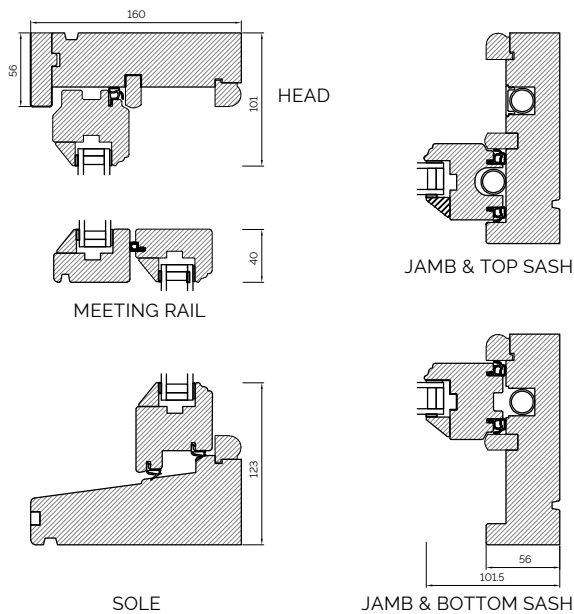

160MM SPIRAL BALANCE EXTERNAL GLAZED