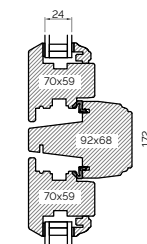

BONDED BARS

25MM BONDED BAR

40MM BONDED BAR

56MM BONDED BAR

INTERNAL GLAZED 92MM FRAME SECTIONS

The A-series Collection, Flush Casement 68mm & 92mm Frame

EXTERNAL GLAZED 68MM FRAME SECTIONS

HEAD AND SOLE

HEAD AND SOLE

MULLION

JAMB

TRANSOM

BONDED BARS

25MM BONDED BAR

40MM BONDED BAR

56MM BONDED BAR

INTERNAL GLAZED 68MM FRAME SECTIONS

HEAD AND SOLE

MULLION

JAMB

TRANSOM

INTERNAL GLAZED 92MM FRAME SECTIONS

HEAD AND SOLE

MULLION

JAMB

TRANSOM

The A-series Collection, French And Single Doors

92MM FRENCH DOOR OPEN OUT

92MM FRENCH DOOR OPEN IN

92MM SINGLE DOOR OPEN OUT

92MM SINGLE DOOR OPEN IN

BONDED BARS