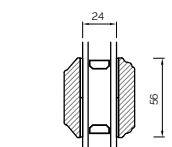

The A-series Collection, Stormproof Casement 68mm & 92mm Frame

EXTERNAL GLAZED 68MM FRAME SECTIONS

BONDED BARS

25MM BONDED BAR

40MM BONDED BAR

56MM BONDED BAR

EXTERNAL GLAZED 92MM FRAME SECTIONS

INTERNAL GLAZED 68MM FRAME SECTIONS

BONDED BARS

25MM BONDED BAR

40MM BONDED BAR

56MM BONDED BAR

INTERNAL GLAZED 92MM FRAME SECTIONS

The A-series Collection, Flush Casement 68mm & 92mm Frame

EXTERNAL GLAZED 68MM FRAME SECTIONS

HEAD AND SOLE

MULLION

JAMB

TRANSOM

BONDED BARS

25MM BONDED BAR

40MM BONDED BAR

56MM BONDED BAR

EXTERNAL GLAZED 92MM FRAME SECTIONS

HEAD AND SOLE

MULLION

JAMB

TRANSOM

BONDED BARS

25MM BONDED BAR

40MM BONDED BAR

56MM BONDED BAR