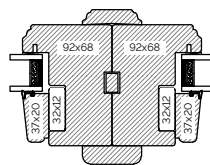

47MM CILL EXTENSION

62MM CILL EXTENSION

BONDED BARS

25MM BONDED BAR

40MM BONDED BAR

56MM BONDED BAR

BOTTOM BEADS

WOOD BOTTOM BEAD

WOOD BOTTOM BEAD (TRIPLE GLAZED)

COUPLING

HORIZONTAL COUPLING

VERTICAL COUPLING

BAY COUPLING

The 1811 Sliding Sash Collection, Cords & Weights

95MM BOX INTERNAL GLAZED

80MM BOX INTERNAL GLAZED