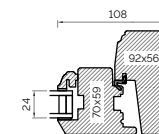

HEAD AND SOLE

MULLION

JAMB

TRANSOM

BONDED BARS

25MM BONDED BAR

40MM BONDED BAR

56MM BONDED BAR

INTERNAL GLAZED 68MM FRAME SECTIONS

HEAD AND SOLE

MULLION

JAMB

TRANSOM

INTERNAL GLAZED 92MM FRAME SECTIONS

HEAD AND SOLE

MULLION

JAMB

TRANSOM

The A-series Collection, French And Single Doors

92MM FRENCH DOOR OPEN OUT

92MM FRENCH DOOR OPEN IN

92MM SINGLE DOOR OPEN OUT

92MM SINGLE DOOR OPEN IN

BONDED BARS