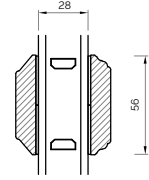

BONDED BARS

25MM BONDED BAR

40MM BONDED BAR

56MM BONDED BAR

INTERNAL GLAZED 92MM FRAME SECTIONS

The A-series Collection, Flush Casement 68mm & 92mm Frame

EXTERNAL GLAZED 68MM FRAME SECTIONS

HEAD AND SOLE

MULLION

JAMB

TRANSOM

BONDED BARS

25MM BONDED BAR

40MM BONDED BAR

56MM BONDED BAR

EXTERNAL GLAZED 92MM FRAME SECTIONS

HEAD AND SOLE

MULLION

JAMB

TRANSOM

BONDED BARS

25MM BONDED BAR

40MM BONDED BAR

56MM BONDED BAR

INTERNAL GLAZED 68MM FRAME SECTIONS

HEAD AND SOLE

MULLION

JAMB

TRANSOM

INTERNAL GLAZED 92MM FRAME SECTIONS

HEAD AND SOLE

MULLION