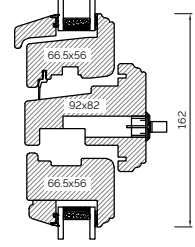

System 2000

SYSTEM 2000 SECTIONS

HEAD AND SOLE

JAMB

MULLION

TRANSOM

CILL EXTENSIONS

25MM CILL EXTENSION

47MM CILL EXTENSION

62MM CILL EXTENSION

BONDED BARS

25MM BONDED BAR

40MM BONDED BAR

56MM BONDED BAR

BOTTOM BEADS

WOOD BOTTOM BEAD