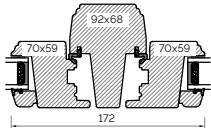

The A-series Collection, Flush Casement 68mm & 92mm Frame

EXTERNAL GLAZED 68MM FRAME SECTIONS

BONDED BARS

EXTERNAL GLAZED 92MM FRAME SECTIONS

MULLION

BONDED BARS

INTERNAL GLAZED 68MM FRAME SECTIONS

INTERNAL GLAZED 92MM FRAME SECTIONS