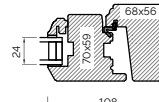

The A-series Collection, Flush Casement 68mm & 92mm Frame

EXTERNAL GLAZED 68MM FRAME SECTIONS

BONDED BARS

EXTERNAL GLAZED 92MM FRAME SECTIONS

BONDED BARS

INTERNAL GLAZED 68MM FRAME SECTIONS

JAMB

INTERNAL GLAZED 92MM FRAME SECTIONS