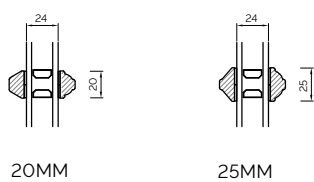

BONDED BARS

25MM BONDED BAR

40MM BONDED BAR

56MM BONDED BAR

INTERNAL GLAZED 92MM FRAME SECTIONS

The A-series Collection, Flush Casement 68mm & 92mm Frame

EXTERNAL GLAZED 68MM FRAME SECTIONS

HEAD AND SOLE

47MM CILL EXTENSION

62MM CILL EXTENSION

BONDED BARS

25MM BONDED BAR

40MM BONDED BAR

56MM BONDED BAR

BOTTOM BEADS

WOOD BOTTOM BEAD

WOOD BOTTOM BEAD (TRIPLE GLAZED)

COUPLING

HORIZONTAL COUPLING

VERTICAL COUPLING

BAY COUPLING

The 1811 Sliding Sash Collection, Cords & Weights

95MM BOX INTERNAL GLAZED

80MM BOX INTERNAL GLAZED

95MM BOX EXTERNAL GLAZED

80MM BOX EXTERNAL GLAZED

OVOLO BONDED BARS

LAMBS TONGUE BONDED BARS

The 1811 Sliding Sash Collection, Spiral Balance

160MM SPIRAL BALANCE INTERNAL GLAZED

160MM SPIRAL BALANCE/MOULDED FRAME PROFILE INTERNAL GLAZED