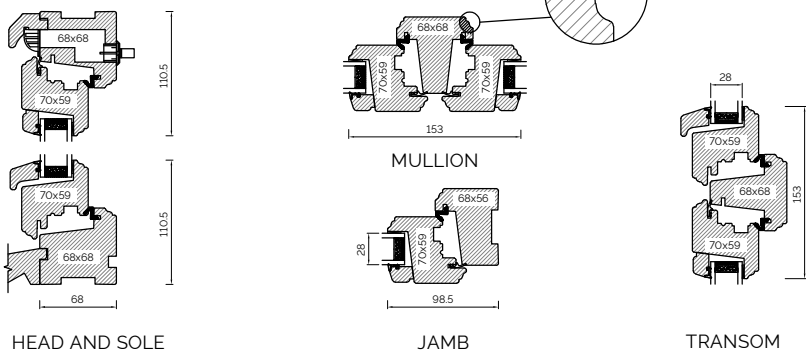

The A-series Collection, Stormproof Casement 68mm & 92mm Frame

EXTERNAL GLAZED 68MM FRAME SECTIONS

BONDED BARS

25MM BONDED BAR

40MM BONDED BAR

56MM BONDED BAR

EXTERNAL GLAZED 92MM FRAME SECTIONS

INTERNAL GLAZED 68MM FRAME SECTIONS

BONDED BARS

25MM BONDED BAR

40MM BONDED BAR

56MM BONDED BAR

INTERNAL GLAZED 92MM FRAME SECTIONS

The A-series Collection, Flush Casement 68mm & 92mm Frame

EXTERNAL GLAZED 68MM FRAME SECTIONS

HEAD AND SOLE