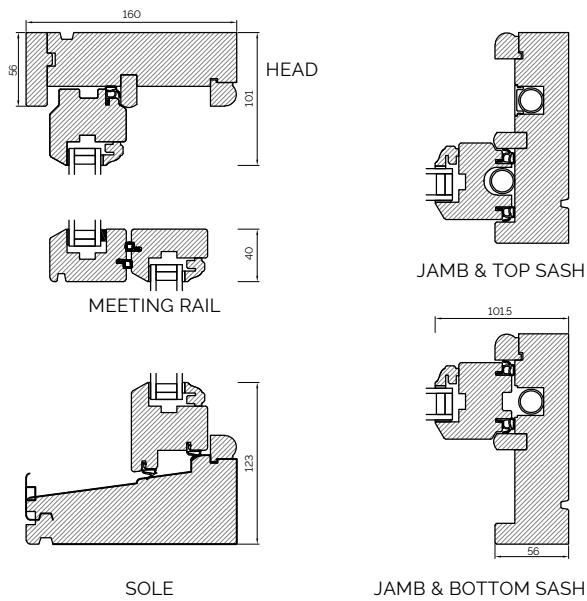

95MM BOX EXTERNAL GLAZED

80MM BOX EXTERNAL GLAZED

OVOLO BONDED BARS

LAMBS TONGUE BONDED BARS

The 1811 Sliding Sash Collection, Spiral Balance

160MM SPIRAL BALANCE INTERNAL GLAZED

160MM SPIRAL BALANCE/MOULDED FRAME PROFILE INTERNAL GLAZED