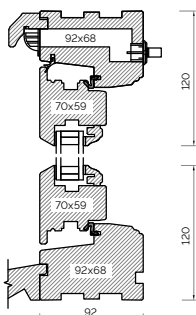

BONDED BARS

25MM BONDED BAR

40MM BONDED BAR

56MM BONDED BAR

INTERNAL GLAZED 92MM FRAME SECTIONS

The A-series Collection, Flush Casement 68mm & 92mm Frame

EXTERNAL GLAZED 68MM FRAME SECTIONS

HEAD AND SOLE

HEAD AND SOLE

MULLION

JAMB

TRANSOM

BONDED BARS

25MM BONDED BAR

40MM BONDED BAR

56MM BONDED BAR

INTERNAL GLAZED 68MM FRAME SECTIONS

HEAD AND SOLE

MULLION

JAMB

TRANSOM

INTERNAL GLAZED 92MM FRAME SECTIONS

HEAD AND SOLE

MULLION

JAMB

TRANSOM

The A-series Collection, French And Single Doors

92MM FRENCH DOOR OPEN OUT

92MM FRENCH DOOR OPEN IN

92MM SINGLE DOOR OPEN OUT

92MM SINGLE DOOR OPEN IN

BONDED BARS