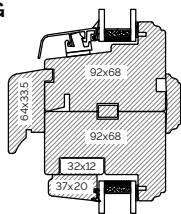

47MM CILL EXTENSION

62MM CILL EXTENSION

BONDED BARS

25MM BONDED BAR

40MM BONDED BAR

56MM BONDED BAR

BOTTOM BEADS

WOOD BOTTOM BEAD

WOOD BOTTOM BEAD (TRIPLE GLAZED)

COUPLING

HORIZONTAL COUPLING

VERTICAL COUPLING

BAY COUPLING

The 1811 Sliding Sash Collection, Cords & Weights

95MM BOX INTERNAL GLAZED

80MM BOX INTERNAL GLAZED