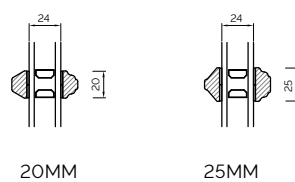

47MM CILL EXTENSION

62MM CILL EXTENSION

BONDED BARS

25MM BONDED BAR

40MM BONDED BAR

56MM BONDED BAR

BOTTOM BEADS

WOOD BOTTOM BEAD

WOOD BOTTOM BEAD (TRIPLE GLAZED)

COUPLING

HORIZONTAL COUPLING

VERTICAL COUPLING

BAY COUPLING

The 1811 Sliding Sash Collection, Cords & Weights

95MM BOX INTERNAL GLAZED

80MM BOX INTERNAL GLAZED

95MM BOX EXTERNAL GLAZED

80MM BOX EXTERNAL GLAZED

OVOLO BONDED BARS

LAMBS TONGUE BONDED BARS

The 1811 Sliding Sash Collection, Spiral Balance

160MM SPIRAL BALANCE INTERNAL GLAZED

160MM SPIRAL BALANCE/MOULDED FRAME PROFILE INTERNAL GLAZED