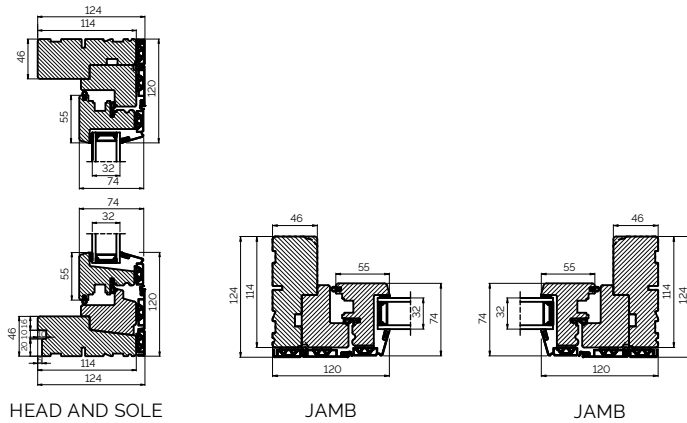

Alu Clad Timber Windows

OUTWARD SIDE HUNG WINDOW

FIXED FRAME WINDOW

BONDED BARS

60MM BONDED BARS

TILT & TURN WINDOW

42MM BONDED BARS

24MM BONDED BARS