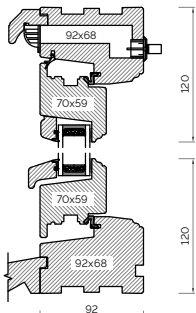

BONDED BARS

25MM BONDED BAR

40MM BONDED BAR

56MM BONDED BAR

INTERNAL GLAZED 92MM FRAME SECTIONS

The A-series Collection, Flush Casement 68mm & 92mm Frame

EXTERNAL GLAZED 68MM FRAME SECTIONS

HEAD AND SOLE

MULLION

JAMB

TRANSOM

BONDED BARS

25MM BONDED BAR

40MM BONDED BAR

56MM BONDED BAR

EXTERNAL GLAZED 92MM FRAME SECTIONS

HEAD AND SOLE

MULLION

JAMB

TRANSOM

BONDED BARS

25MM BONDED BAR

40MM BONDED BAR

56MM BONDED BAR

INTERNAL GLAZED 68MM FRAME SECTIONS

HEAD AND SOLE

MULLION

JAMB

TRANSOM

INTERNAL GLAZED 92MM FRAME SECTIONS

HEAD AND SOLE

MULLION