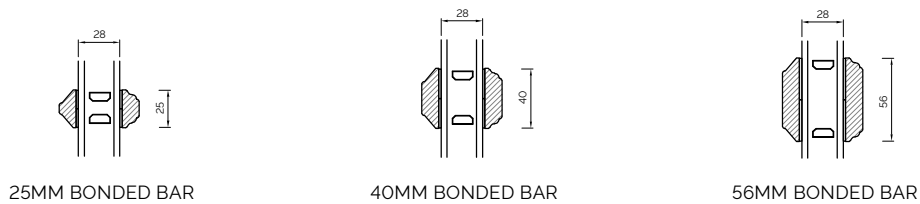

The A-series Collection, Stormproof Casement 68mm & 92mm Frame

EXTERNAL GLAZED 68MM FRAME SECTIONS

BONDED BARS

25MM BONDED BAR

40MM BONDED BAR

56MM BONDED BAR

EXTERNAL GLAZED 92MM FRAME SECTIONS

INTERNAL GLAZED 68MM FRAME SECTIONS

BONDED BARS

25MM BONDED BAR

40MM BONDED BAR

56MM BONDED BAR

INTERNAL GLAZED 92MM FRAME SECTIONS

The A-series Collection, Flush Casement 68mm & 92mm Frame

EXTERNAL GLAZED 68MM FRAME SECTIONS

HEAD AND SOLE

INTERNAL GLAZED 68MM FRAME SECTIONS

HEAD AND SOLE

MULLION

JAMB

TRANSOM

INTERNAL GLAZED 92MM FRAME SECTIONS

HEAD AND SOLE

MULLION

JAMB

TRANSOM

The A-series Collection, French And Single Doors

92MM FRENCH DOOR OPEN OUT

92MM FRENCH DOOR OPEN IN

92MM SINGLE DOOR OPEN OUT

92MM SINGLE DOOR OPEN IN

BONDED BARS