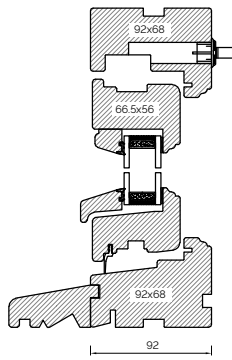

INTERNAL GLAZED 68MM FRAME SECTIONS

HEAD AND SOLE

MULLION

JAMB

TRANSOM

INTERNAL GLAZED 92MM FRAME SECTIONS

HEAD AND SOLE

MULLION

JAMB

TRANSOM

The A-series Collection, French And Single Doors

92MM FRENCH DOOR OPEN OUT

92MM FRENCH DOOR OPEN IN

92MM SINGLE DOOR OPEN OUT

92MM SINGLE DOOR OPEN IN

BONDED BARS

System 2000

SYSTEM 2000 SECTIONS

HEAD AND SOLE

JAMB

MULLION

TRANSOM

CILL EXTENSIONS

25MM CILL EXTENSION

47MM CILL EXTENSION

62MM CILL EXTENSION

BONDED BARS

25MM BONDED BAR

40MM BONDED BAR

56MM BONDED BAR

BOTTOM BEADS

WOOD BOTTOM BEAD