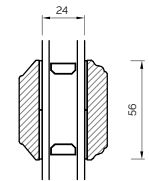

BONDED BARS

25MM BONDED BAR

40MM BONDED BAR

56MM BONDED BAR

INTERNAL GLAZED 92MM FRAME SECTIONS

The A-series Collection, Flush Casement 68mm & 92mm Frame

EXTERNAL GLAZED 68MM FRAME SECTIONS

HEAD AND SOLE

MULLION

JAMB

TRANSOM

BONDED BARS

25MM BONDED BAR

40MM BONDED BAR

56MM BONDED BAR

EXTERNAL GLAZED 92MM FRAME SECTIONS

HEAD AND SOLE

MULLION

JAMB

TRANSOM

BONDED BARS

25MM BONDED BAR

40MM BONDED BAR

56MM BONDED BAR

INTERNAL GLAZED 68MM FRAME SECTIONS

HEAD AND SOLE

MULLION

JAMB

TRANSOM

INTERNAL GLAZED 92MM FRAME SECTIONS

HEAD AND SOLE

MULLION