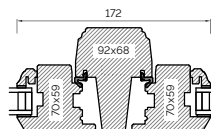

BONDED BARS

25MM BONDED BAR

40MM BONDED BAR

56MM BONDED BAR

INTERNAL GLAZED 92MM FRAME SECTIONS

The A-series Collection, Flush Casement 68mm & 92mm Frame

EXTERNAL GLAZED 68MM FRAME SECTIONS

HEAD AND SOLE

INTERNAL GLAZED 68MM FRAME SECTIONS

HEAD AND SOLE

MULLION

JAMB

TRANSOM

INTERNAL GLAZED 92MM FRAME SECTIONS

HEAD AND SOLE

MULLION