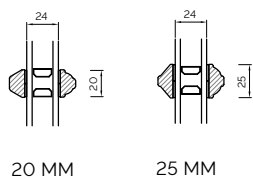

47MM CILL EXTENSION

62MM CILL EXTENSION

BONDED BARS

25MM BONDED BAR

40MM BONDED BAR

56MM BONDED BAR

BOTTOM BEADS

WOOD BOTTOM BEAD

WOOD BOTTOM BEAD (TRIPLE GLAZED)

COUPLING

HORIZONTAL COUPLING

VERTICAL COUPLING

BAY COUPLING

The 1811 Sliding Sash Collection, Cords & Weights

95MM BOX INTERNAL GLAZED

80MM BOX INTERNAL GLAZED

95MM BOX EXTERNAL GLAZED

80MM BOX EXTERNAL GLAZED

OVOLO BONDED BARS

LAMBS TONGUE BONDED BARS

The 1811 Sliding Sash Collection, Spiral Balance

160MM SPIRAL BALANCE INTERNAL GLAZED

160MM SPIRAL BALANCE/MOULDED FRAME PROFILE INTERNAL GLAZED

160MM SPIRAL BALANCE EXTERNAL GLAZED

160MM SPIRAL BALANCE/MOULDED FRAME PROFILE EXTERNAL GLAZED

OVOLO BONDED BARS

LAMBS TONGUE BONDED BARS

The Scotdoor Collection

SCOTDOOR THRESHOLD DETAILS

SCOTDOOR SECTIONS