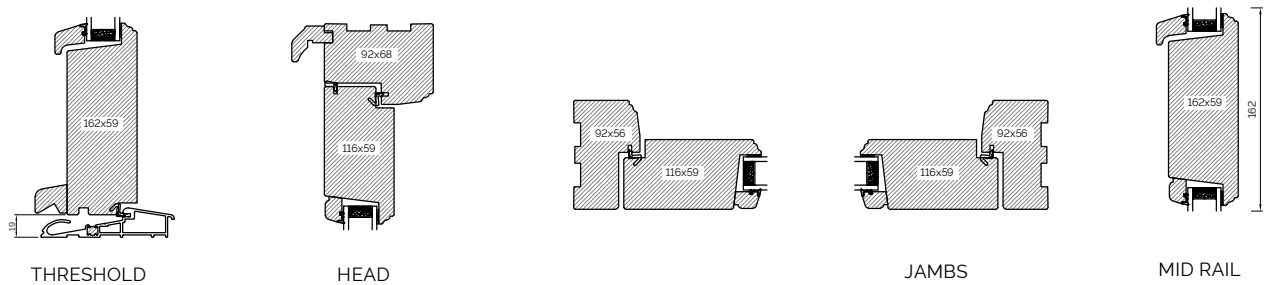

JAMB

TRANSOM

The A-series Collection, French And Single Doors

92MM FRENCH DOOR OPEN OUT

92MM FRENCH DOOR OPEN IN

92MM SINGLE DOOR OPEN OUT

92MM SINGLE DOOR OPEN IN

BONDED BARS