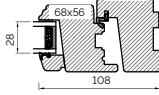

The A-series Collection, Flush Casement 68mm & 92mm Frame

EXTERNAL GLAZED 68MM FRAME SECTIONS

BONDED BARS

EXTERNAL GLAZED 92MM FRAME SECTIONS

JAMB

BONDED BARS

INTERNAL GLAZED 68MM FRAME SECTIONS

INTERNAL GLAZED 92MM FRAME SECTIONS