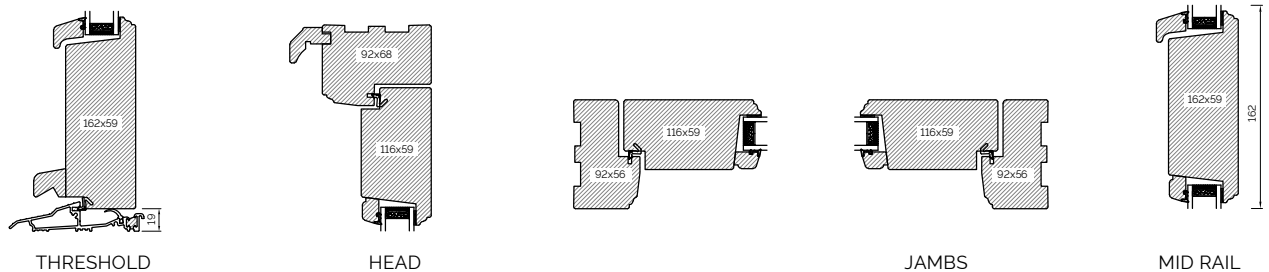

JAMB

TRANSOM

The A-series Collection, French And Single Doors

92MM FRENCH DOOR OPEN OUT

92MM FRENCH DOOR OPEN IN

92MM SINGLE DOOR OPEN OUT

92MM SINGLE DOOR OPEN IN

BONDED BARS