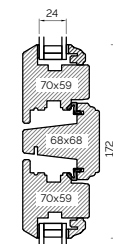

BONDED BARS

25MM BONDED BAR

40MM BONDED BAR

56MM BONDED BAR

INTERNAL GLAZED 92MM FRAME SECTIONS

The A-series Collection, Flush Casement 68mm & 92mm Frame

EXTERNAL GLAZED 68MM FRAME SECTIONS

HEAD AND SOLE

HEAD AND SOLE

MULLION

JAMB

TRANSOM

BONDED BARS

25MM BONDED BAR

40MM BONDED BAR

56MM BONDED BAR

INTERNAL GLAZED 68MM FRAME SECTIONS

HEAD AND SOLE

MULLION

JAMB

TRANSOM

INTERNAL GLAZED 92MM FRAME SECTIONS

HEAD AND SOLE

MULLION

JAMB

TRANSOM

The A-series Collection, French And Single Doors

92MM FRENCH DOOR OPEN OUT

92MM FRENCH DOOR OPEN IN

92MM SINGLE DOOR OPEN OUT

92MM SINGLE DOOR OPEN IN

BONDED BARS