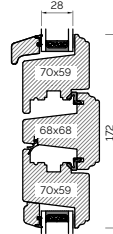

The A-series Collection, Stormproof Casement 68mm & 92mm Frame

EXTERNAL GLAZED 68MM FRAME SECTIONS

BONDED BARS

25MM BONDED BAR

40MM BONDED BAR

56MM BONDED BAR

EXTERNAL GLAZED 92MM FRAME SECTIONS

INTERNAL GLAZED 68MM FRAME SECTIONS

BONDED BARS

25MM BONDED BAR

40MM BONDED BAR

56MM BONDED BAR

INTERNAL GLAZED 92MM FRAME SECTIONS

The A-series Collection, Flush Casement 68mm & 92mm Frame

EXTERNAL GLAZED 68MM FRAME SECTIONS

HEAD AND SOLE

MULLION

JAMB

TRANSOM

BONDED BARS

25MM BONDED BAR

40MM BONDED BAR

56MM BONDED BAR

EXTERNAL GLAZED 92MM FRAME SECTIONS

HEAD AND SOLE

MULLION

JAMB

TRANSOM

BONDED BARS

25MM BONDED BAR

40MM BONDED BAR

56MM BONDED BAR