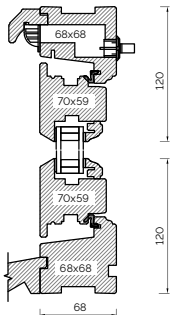

BONDED BARS

25MM BONDED BAR

40MM BONDED BAR

56MM BONDED BAR

INTERNAL GLAZED 92MM FRAME SECTIONS

The A-series Collection, Flush Casement 68mm & 92mm Frame

EXTERNAL GLAZED 68MM FRAME SECTIONS

HEAD AND SOLE

MULLION

JAMB

TRANSOM

BONDED BARS

25MM BONDED BAR

40MM BONDED BAR

56MM BONDED BAR

EXTERNAL GLAZED 92MM FRAME SECTIONS

HEAD AND SOLE

MULLION

JAMB

TRANSOM

BONDED BARS

25MM BONDED BAR

40MM BONDED BAR

56MM BONDED BAR

INTERNAL GLAZED 68MM FRAME SECTIONS

HEAD AND SOLE

MULLION

JAMB

TRANSOM

INTERNAL GLAZED 92MM FRAME SECTIONS

HEAD AND SOLE

MULLION