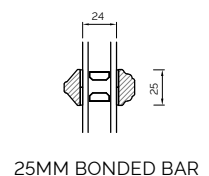

The A-series Collection, Stormproof Casement 68mm & 92mm Frame

EXTERNAL GLAZED 68MM FRAME SECTIONS

BONDED BARS

25MM BONDED BAR

40MM BONDED BAR

56MM BONDED BAR

EXTERNAL GLAZED 92MM FRAME SECTIONS

INTERNAL GLAZED 68MM FRAME SECTIONS

BONDED BARS

25MM BONDED BAR

40MM BONDED BAR

56MM BONDED BAR

INTERNAL GLAZED 92MM FRAME SECTIONS

The A-series Collection, Flush Casement 68mm & 92mm Frame

EXTERNAL GLAZED 68MM FRAME SECTIONS

HEAD AND SOLE

MULLION

JAMB

TRANSOM

BONDED BARS

25MM BONDED BAR

40MM BONDED BAR

56MM BONDED BAR

EXTERNAL GLAZED 92MM FRAME SECTIONS

HEAD AND SOLE

MULLION

JAMB

TRANSOM

BONDED BARS

25MM BONDED BAR

40MM BONDED BAR

56MM BONDED BAR