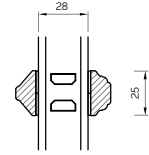

BONDED BARS

25MM BONDED BAR

40MM BONDED BAR

56MM BONDED BAR

INTERNAL GLAZED 92MM FRAME SECTIONS

The A-series Collection, Flush Casement 68mm & 92mm Frame

EXTERNAL GLAZED 68MM FRAME SECTIONS

HEAD AND SOLE

MULLION

JAMB

TRANSOM

BONDED BARS

25MM BONDED BAR

40MM BONDED BAR

56MM BONDED BAR

EXTERNAL GLAZED 92MM FRAME SECTIONS

HEAD AND SOLE

MULLION

JAMB

TRANSOM

BONDED BARS

25MM BONDED BAR

40MM BONDED BAR

56MM BONDED BAR

INTERNAL GLAZED 68MM FRAME SECTIONS

HEAD AND SOLE

MULLION

JAMB

TRANSOM

INTERNAL GLAZED 92MM FRAME SECTIONS

HEAD AND SOLE

MULLION