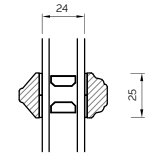

BONDED BARS

25MM BONDED BAR

40MM BONDED BAR

56MM BONDED BAR

INTERNAL GLAZED 92MM FRAME SECTIONS

The A-series Collection, Flush Casement 68mm & 92mm Frame

EXTERNAL GLAZED 68MM FRAME SECTIONS

HEAD AND SOLE

MULLION

JAMB

TRANSOM

BONDED BARS

25MM BONDED BAR

40MM BONDED BAR

56MM BONDED BAR

EXTERNAL GLAZED 92MM FRAME SECTIONS

HEAD AND SOLE

MULLION

JAMB

TRANSOM

BONDED BARS

25MM BONDED BAR

40MM BONDED BAR

56MM BONDED BAR

INTERNAL GLAZED 68MM FRAME SECTIONS

HEAD AND SOLE

MULLION

JAMB

TRANSOM

INTERNAL GLAZED 92MM FRAME SECTIONS

HEAD AND SOLE

MULLION