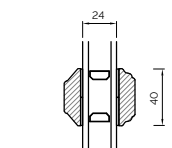

The A-series Collection, Stormproof Casement 68mm & 92mm Frame

EXTERNAL GLAZED 68MM FRAME SECTIONS

BONDED BARS

25MM BONDED BAR

40MM BONDED BAR

56MM BONDED BAR

EXTERNAL GLAZED 92MM FRAME SECTIONS

INTERNAL GLAZED 68MM FRAME SECTIONS

BONDED BARS

25MM BONDED BAR

40MM BONDED BAR

56MM BONDED BAR

INTERNAL GLAZED 92MM FRAME SECTIONS

The A-series Collection, Flush Casement 68mm & 92mm Frame

EXTERNAL GLAZED 68MM FRAME SECTIONS

HEAD AND SOLE

MULLION

JAMB

TRANSOM

BONDED BARS

25MM BONDED BAR

40MM BONDED BAR

56MM BONDED BAR

EXTERNAL GLAZED 92MM FRAME SECTIONS

HEAD AND SOLE

MULLION

JAMB

TRANSOM

BONDED BARS

25MM BONDED BAR

40MM BONDED BAR

56MM BONDED BAR