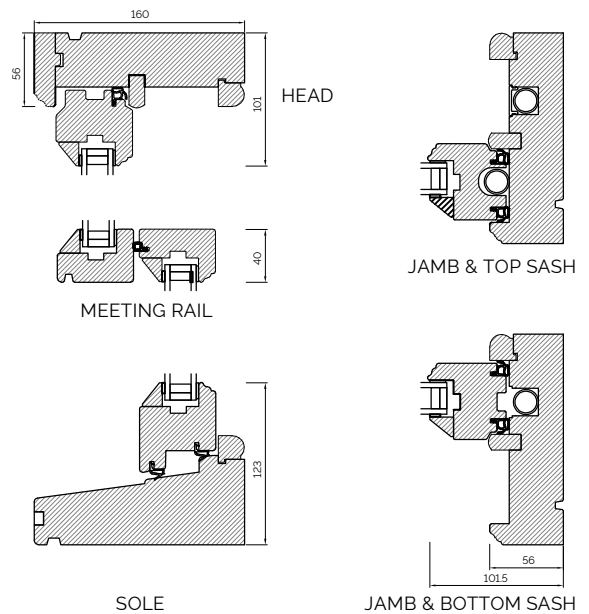

160MM SPIRAL BALANCE/MOULDED FRAME PROFILE EXTERNAL GLAZED

OVOLO BONDED BARS

LAMBS TONGUE BONDED BARS