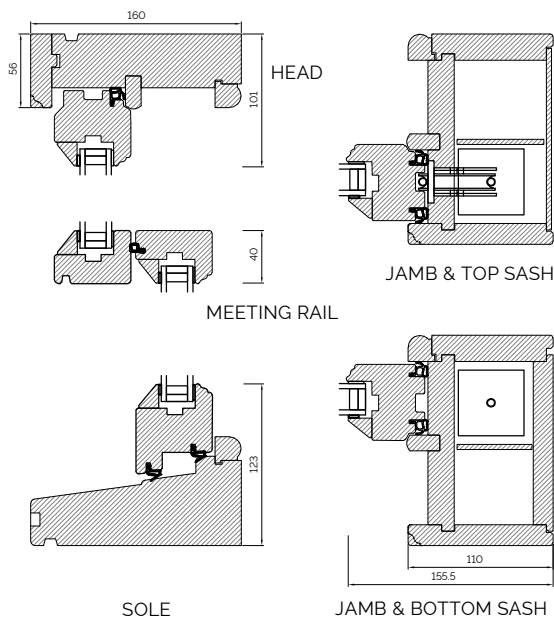

47MM CILL EXTENSION

62MM CILL EXTENSION

BONDED BARS

25MM BONDED BAR

40MM BONDED BAR

56MM BONDED BAR

BOTTOM BEADS

WOOD BOTTOM BEAD

WOOD BOTTOM BEAD (TRIPLE GLAZED)

COUPLING

HORIZONTAL COUPLING

VERTICAL COUPLING

BAY COUPLING

The 1811 Sliding Sash Collection, Cords & Weights

95MM BOX INTERNAL GLAZED

80MM BOX INTERNAL GLAZED

95MM BOX EXTERNAL GLAZED

80MM BOX EXTERNAL GLAZED

OVOLO BONDED BARS

LAMBS TONGUE BONDED BARS

The 1811 Sliding Sash Collection, Spiral Balance

160MM SPIRAL BALANCE INTERNAL GLAZED

160MM SPIRAL BALANCE/MOULDED FRAME PROFILE INTERNAL GLAZED