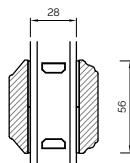

BONDED BARS

25MM BONDED BAR

40MM BONDED BAR

56MM BONDED BAR

INTERNAL GLAZED 92MM FRAME SECTIONS

The A-series Collection, Flush Casement 68mm & 92mm Frame

EXTERNAL GLAZED 68MM FRAME SECTIONS

HEAD AND SOLE

47MM CILL EXTENSION

62MM CILL EXTENSION

BONDED BARS

25MM BONDED BAR

40MM BONDED BAR

56MM BONDED BAR

BOTTOM BEADS

WOOD BOTTOM BEAD

WOOD BOTTOM BEAD (TRIPLE GLAZED)

COUPLING

HORIZONTAL COUPLING

VERTICAL COUPLING

BAY COUPLING

The 1811 Sliding Sash Collection, Cords & Weights

95MM BOX INTERNAL GLAZED

80MM BOX INTERNAL GLAZED