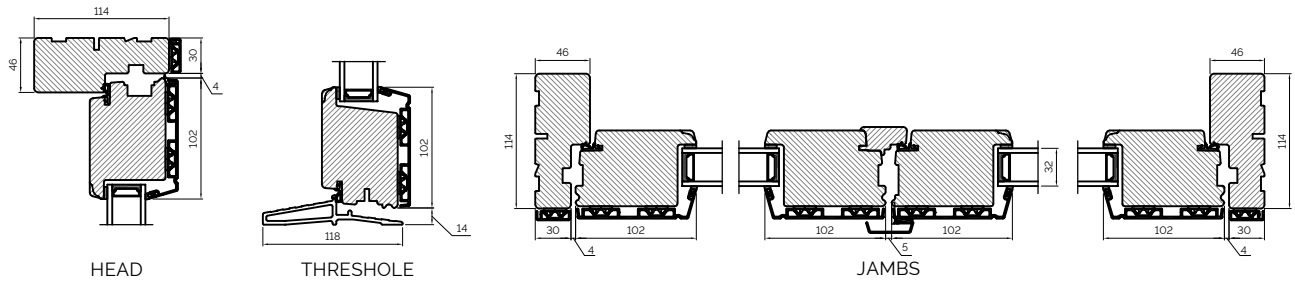

Alu Clad Timber Doors

DOUBLE DOOR OPEN OUT