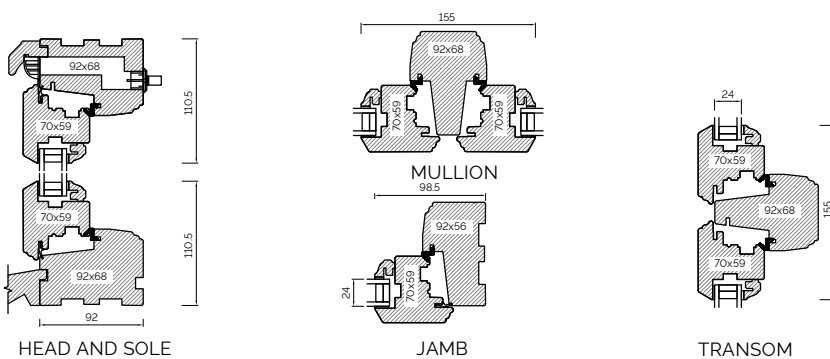

The A-series Collection, Stormproof Casement 68mm & 92mm Frame

EXTERNAL GLAZED 68MM FRAME SECTIONS

BONDED BARS

25MM BONDED BAR

40MM BONDED BAR

56MM BONDED BAR

EXTERNAL GLAZED 92MM FRAME SECTIONS

INTERNAL GLAZED 68MM FRAME SECTIONS

BONDED BARS

25MM BONDED BAR

40MM BONDED BAR

56MM BONDED BAR

INTERNAL GLAZED 92MM FRAME SECTIONS

The A-series Collection, Flush Casement 68mm & 92mm Frame

EXTERNAL GLAZED 68MM FRAME SECTIONS

HEAD AND SOLE