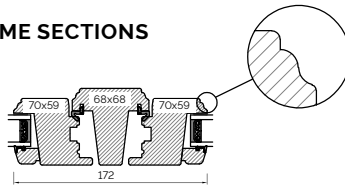

BONDED BARS

25MM BONDED BAR

40MM BONDED BAR

56MM BONDED BAR

INTERNAL GLAZED 92MM FRAME SECTIONS

The A-series Collection, Flush Casement 68mm & 92mm Frame

EXTERNAL GLAZED 68MM FRAME SECTIONS

HEAD AND SOLE