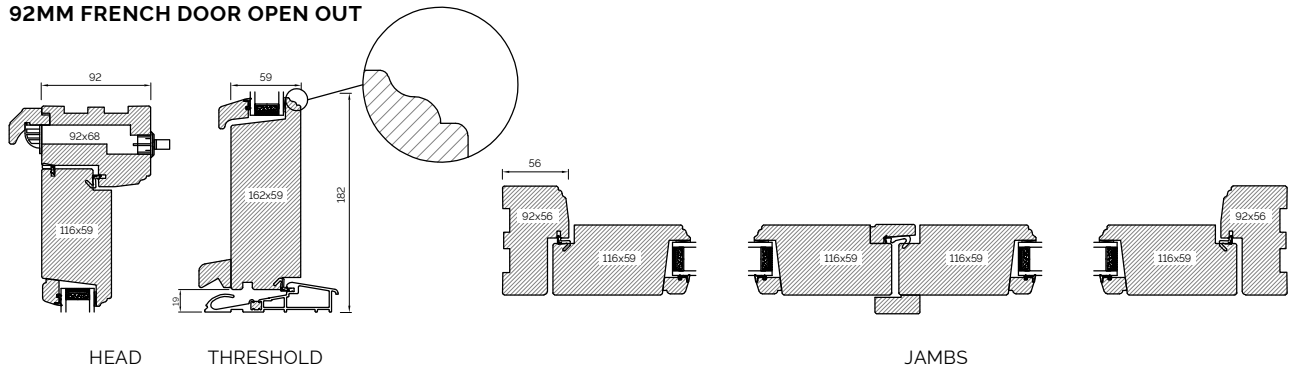

JAMB

TRANSOM

The A-series Collection, French And Single Doors

92MM FRENCH DOOR OPEN OUT

92MM FRENCH DOOR OPEN IN

92MM SINGLE DOOR OPEN OUT

92MM SINGLE DOOR OPEN IN

BONDED BARS