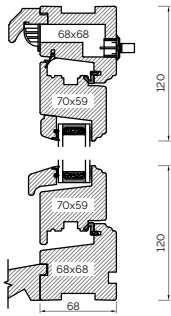

The A-series Collection, Stormproof Casement 68mm & 92mm Frame

EXTERNAL GLAZED 68MM FRAME SECTIONS

BONDED BARS

25MM BONDED BAR

40MM BONDED BAR

56MM BONDED BAR

EXTERNAL GLAZED 92MM FRAME SECTIONS

INTERNAL GLAZED 68MM FRAME SECTIONS

BONDED BARS

25MM BONDED BAR

40MM BONDED BAR

56MM BONDED BAR

INTERNAL GLAZED 92MM FRAME SECTIONS

The A-series Collection, Flush Casement 68mm & 92mm Frame

EXTERNAL GLAZED 68MM FRAME SECTIONS

HEAD AND SOLE

MULLION

JAMB

TRANSOM

BONDED BARS

25MM BONDED BAR

40MM BONDED BAR

56MM BONDED BAR

EXTERNAL GLAZED 92MM FRAME SECTIONS

HEAD AND SOLE

MULLION

JAMB

TRANSOM

BONDED BARS

25MM BONDED BAR

40MM BONDED BAR

56MM BONDED BAR