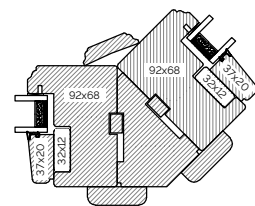

47MM CILL EXTENSION

62MM CILL EXTENSION

BONDED BARS

25MM BONDED BAR

40MM BONDED BAR

56MM BONDED BAR

BOTTOM BEADS

WOOD BOTTOM BEAD

WOOD BOTTOM BEAD (TRIPLE GLAZED)

COUPLING

HORIZONTAL COUPLING

VERTICAL COUPLING

BAY COUPLING

The 1811 Sliding Sash Collection, Cords & Weights

95MM BOX INTERNAL GLAZED

80MM BOX INTERNAL GLAZED

95MM BOX EXTERNAL GLAZED

80MM BOX EXTERNAL GLAZED

OVOLO BONDED BARS

LAMBS TONGUE BONDED BARS

The 1811 Sliding Sash Collection, Spiral Balance

160MM SPIRAL BALANCE INTERNAL GLAZED

160MM SPIRAL BALANCE/MOULDED FRAME PROFILE INTERNAL GLAZED