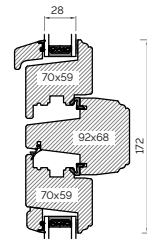

BONDED BARS

25MM BONDED BAR

40MM BONDED BAR

56MM BONDED BAR

INTERNAL GLAZED 92MM FRAME SECTIONS

The A-series Collection, Flush Casement 68mm & 92mm Frame

EXTERNAL GLAZED 68MM FRAME SECTIONS

HEAD AND SOLE

MULLION

JAMB

TRANSOM

BONDED BARS

25MM BONDED BAR

40MM BONDED BAR

56MM BONDED BAR

EXTERNAL GLAZED 92MM FRAME SECTIONS

HEAD AND SOLE

MULLION

JAMB

TRANSOM

BONDED BARS

25MM BONDED BAR

40MM BONDED BAR

56MM BONDED BAR