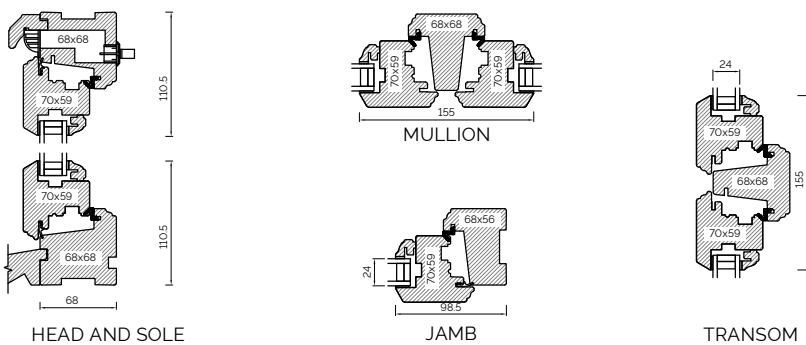

The A-series Collection, Stormproof Casement 68mm & 92mm Frame

EXTERNAL GLAZED 68MM FRAME SECTIONS

BONDED BARS

25MM BONDED BAR

40MM BONDED BAR

56MM BONDED BAR

EXTERNAL GLAZED 92MM FRAME SECTIONS

INTERNAL GLAZED 68MM FRAME SECTIONS

BONDED BARS

25MM BONDED BAR

40MM BONDED BAR

56MM BONDED BAR

INTERNAL GLAZED 92MM FRAME SECTIONS

The A-series Collection, Flush Casement 68mm & 92mm Frame

EXTERNAL GLAZED 68MM FRAME SECTIONS

HEAD AND SOLE