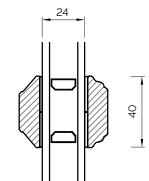

BONDED BARS

25MM BONDED BAR

40MM BONDED BAR

56MM BONDED BAR

INTERNAL GLAZED 92MM FRAME SECTIONS

The A-series Collection, Flush Casement 68mm & 92mm Frame

EXTERNAL GLAZED 68MM FRAME SECTIONS

HEAD AND SOLE

MULLION

JAMB

TRANSOM

BONDED BARS

25MM BONDED BAR

40MM BONDED BAR

56MM BONDED BAR

EXTERNAL GLAZED 92MM FRAME SECTIONS

HEAD AND SOLE

MULLION

JAMB

TRANSOM

BONDED BARS

25MM BONDED BAR

40MM BONDED BAR

56MM BONDED BAR

INTERNAL GLAZED 68MM FRAME SECTIONS

HEAD AND SOLE

MULLION

JAMB

TRANSOM

INTERNAL GLAZED 92MM FRAME SECTIONS

HEAD AND SOLE

MULLION