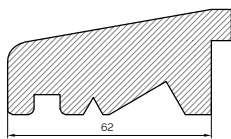

62MM CILL EXTENSION