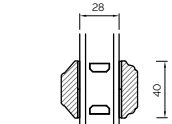

The A-series Collection, Stormproof Casement 68mm & 92mm Frame

EXTERNAL GLAZED 68MM FRAME SECTIONS

BONDED BARS

25MM BONDED BAR

40MM BONDED BAR

56MM BONDED BAR

EXTERNAL GLAZED 92MM FRAME SECTIONS

INTERNAL GLAZED 68MM FRAME SECTIONS

BONDED BARS

25MM BONDED BAR

40MM BONDED BAR

56MM BONDED BAR

INTERNAL GLAZED 92MM FRAME SECTIONS

The A-series Collection, Flush Casement 68mm & 92mm Frame

EXTERNAL GLAZED 68MM FRAME SECTIONS

HEAD AND SOLE