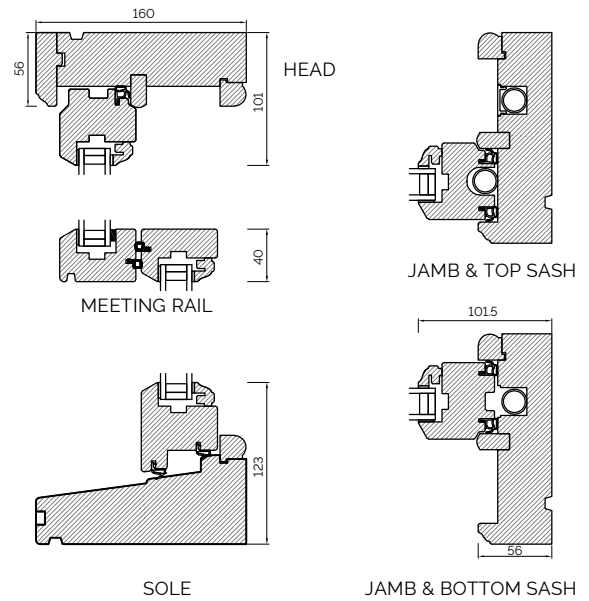

WOOD BOTTOM BEAD (TRIPLE GLAZED)

COUPLING

HORIZONTAL COUPLING

VERTICAL COUPLING

BAY COUPLING

The 1811 Sliding Sash Collection, Cords & Weights

95MM BOX INTERNAL GLAZED

80MM BOX INTERNAL GLAZED

95MM BOX EXTERNAL GLAZED

80MM BOX EXTERNAL GLAZED

OVOLO BONDED BARS

LAMBS TONGUE BONDED BARS

The 1811 Sliding Sash Collection, Spiral Balance

160MM SPIRAL BALANCE INTERNAL GLAZED

160MM SPIRAL BALANCE/MOULDED FRAME PROFILE INTERNAL GLAZED