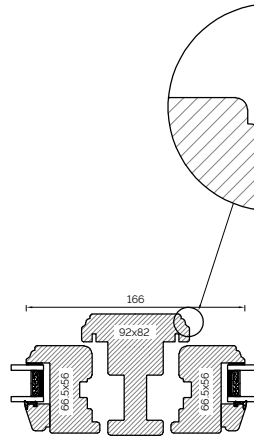

System 2000

SYSTEM 2000 SECTIONS

HEAD AND SOLE

JAMB

MULLION

TRANSOM

CILL EXTENSIONS

25MM CILL EXTENSION

47MM CILL EXTENSION

62MM CILL EXTENSION

BONDED BARS

25MM BONDED BAR

40MM BONDED BAR

56MM BONDED BAR

BOTTOM BEADS

WOOD BOTTOM BEAD