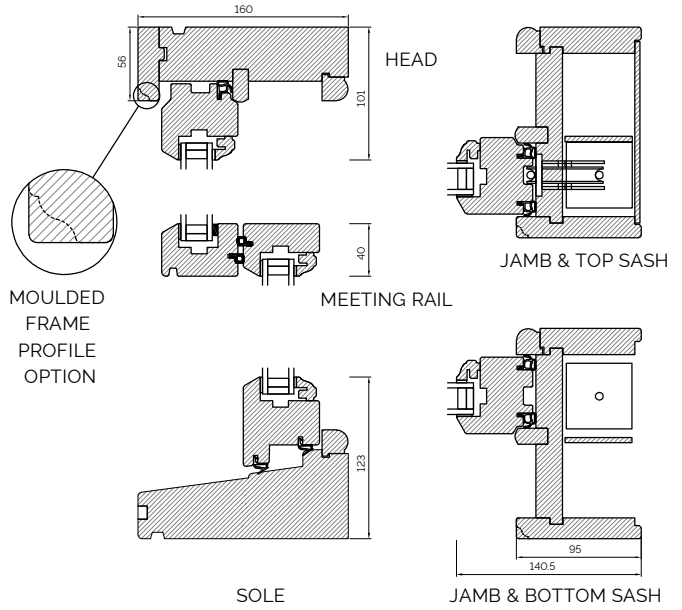

47MM CILL EXTENSION

62MM CILL EXTENSION

BONDED BARS

25MM BONDED BAR

40MM BONDED BAR

56MM BONDED BAR

BOTTOM BEADS

WOOD BOTTOM BEAD

WOOD BOTTOM BEAD (TRIPLE GLAZED)

COUPLING

HORIZONTAL COUPLING

VERTICAL COUPLING

BAY COUPLING

The 1811 Sliding Sash Collection, Cords & Weights

95MM BOX INTERNAL GLAZED

80MM BOX INTERNAL GLAZED

95MM BOX EXTERNAL GLAZED

80MM BOX EXTERNAL GLAZED

OVOLO BONDED BARS

LAMBS TONGUE BONDED BARS

The 1811 Sliding Sash Collection, Spiral Balance

160MM SPIRAL BALANCE INTERNAL GLAZED

160MM SPIRAL BALANCE/MOULDED FRAME PROFILE INTERNAL GLAZED