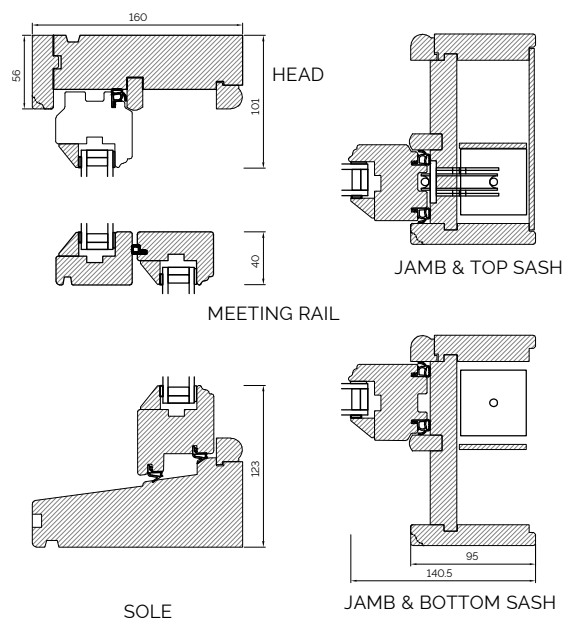

47MM CILL EXTENSION

62MM CILL EXTENSION

BONDED BARS

25MM BONDED BAR

40MM BONDED BAR

56MM BONDED BAR

BOTTOM BEADS

WOOD BOTTOM BEAD

WOOD BOTTOM BEAD (TRIPLE GLAZED)

COUPLING

HORIZONTAL COUPLING

VERTICAL COUPLING

BAY COUPLING

The 1811 Sliding Sash Collection, Cords & Weights

95MM BOX INTERNAL GLAZED

80MM BOX INTERNAL GLAZED

95MM BOX EXTERNAL GLAZED

80MM BOX EXTERNAL GLAZED

OVOLO BONDED BARS

LAMBS TONGUE BONDED BARS

The 1811 Sliding Sash Collection, Spiral Balance

160MM SPIRAL BALANCE INTERNAL GLAZED

160MM SPIRAL BALANCE/MOULDED FRAME PROFILE INTERNAL GLAZED