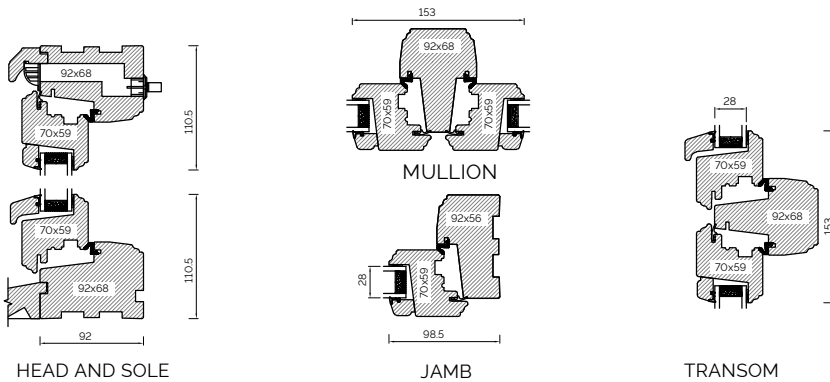

The A-series Collection, Stormproof Casement 68mm & 92mm Frame

EXTERNAL GLAZED 68MM FRAME SECTIONS

BONDED BARS

25MM BONDED BAR

40MM BONDED BAR

56MM BONDED BAR

EXTERNAL GLAZED 92MM FRAME SECTIONS

INTERNAL GLAZED 68MM FRAME SECTIONS

BONDED BARS

25MM BONDED BAR

40MM BONDED BAR

56MM BONDED BAR

INTERNAL GLAZED 92MM FRAME SECTIONS

The A-series Collection, Flush Casement 68mm & 92mm Frame

EXTERNAL GLAZED 68MM FRAME SECTIONS

HEAD AND SOLE