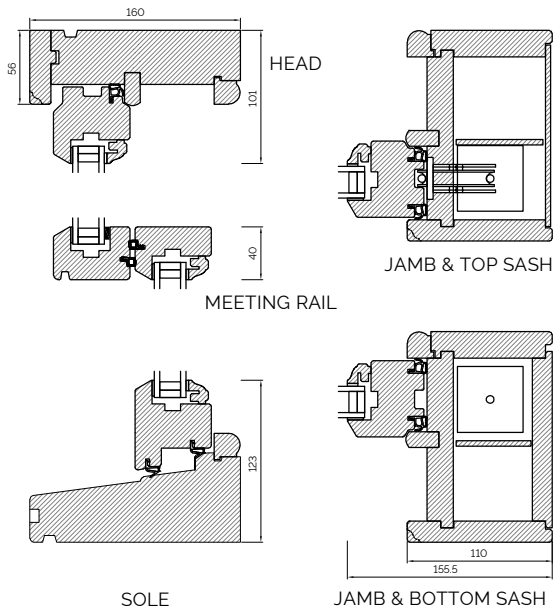

47MM CILL EXTENSION

62MM CILL EXTENSION

BONDED BARS

25MM BONDED BAR

40MM BONDED BAR

56MM BONDED BAR

BOTTOM BEADS

WOOD BOTTOM BEAD

WOOD BOTTOM BEAD (TRIPLE GLAZED)

COUPLING

HORIZONTAL COUPLING

VERTICAL COUPLING

BAY COUPLING

The 1811 Sliding Sash Collection, Cords & Weights

95MM BOX INTERNAL GLAZED

80MM BOX INTERNAL GLAZED

95MM BOX EXTERNAL GLAZED

80MM BOX EXTERNAL GLAZED

OVOLO BONDED BARS

LAMBS TONGUE BONDED BARS

The 1811 Sliding Sash Collection, Spiral Balance

160MM SPIRAL BALANCE INTERNAL GLAZED

160MM SPIRAL BALANCE/MOULDED FRAME PROFILE INTERNAL GLAZED