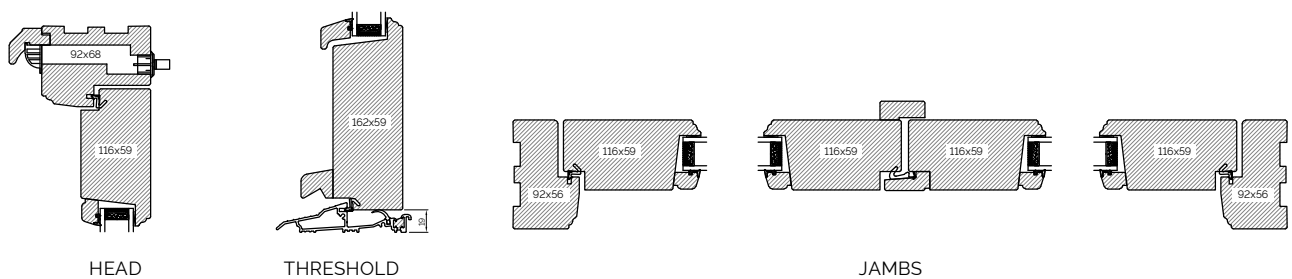

JAMB

TRANSOM

The A-series Collection, French And Single Doors

92MM FRENCH DOOR OPEN OUT

92MM FRENCH DOOR OPEN IN

92MM SINGLE DOOR OPEN OUT

92MM SINGLE DOOR OPEN IN

BONDED BARS

System 2000

SYSTEM 2000 SECTIONS

HEAD AND SOLE

JAMB

MULLION

TRANSOM

CILL EXTENSIONS

25MM CILL EXTENSION