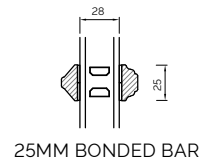

The A-series Collection, Stormproof Casement 68mm & 92mm Frame

EXTERNAL GLAZED 68MM FRAME SECTIONS

BONDED BARS

25MM BONDED BAR

40MM BONDED BAR

56MM BONDED BAR

EXTERNAL GLAZED 92MM FRAME SECTIONS

INTERNAL GLAZED 68MM FRAME SECTIONS

BONDED BARS

25MM BONDED BAR

40MM BONDED BAR

56MM BONDED BAR

INTERNAL GLAZED 92MM FRAME SECTIONS

The A-series Collection, Flush Casement 68mm & 92mm Frame

EXTERNAL GLAZED 68MM FRAME SECTIONS

HEAD AND SOLE

MULLION

JAMB

TRANSOM

BONDED BARS

25MM BONDED BAR

40MM BONDED BAR

56MM BONDED BAR

EXTERNAL GLAZED 92MM FRAME SECTIONS

HEAD AND SOLE

MULLION

JAMB

TRANSOM

BONDED BARS

25MM BONDED BAR

40MM BONDED BAR

56MM BONDED BAR